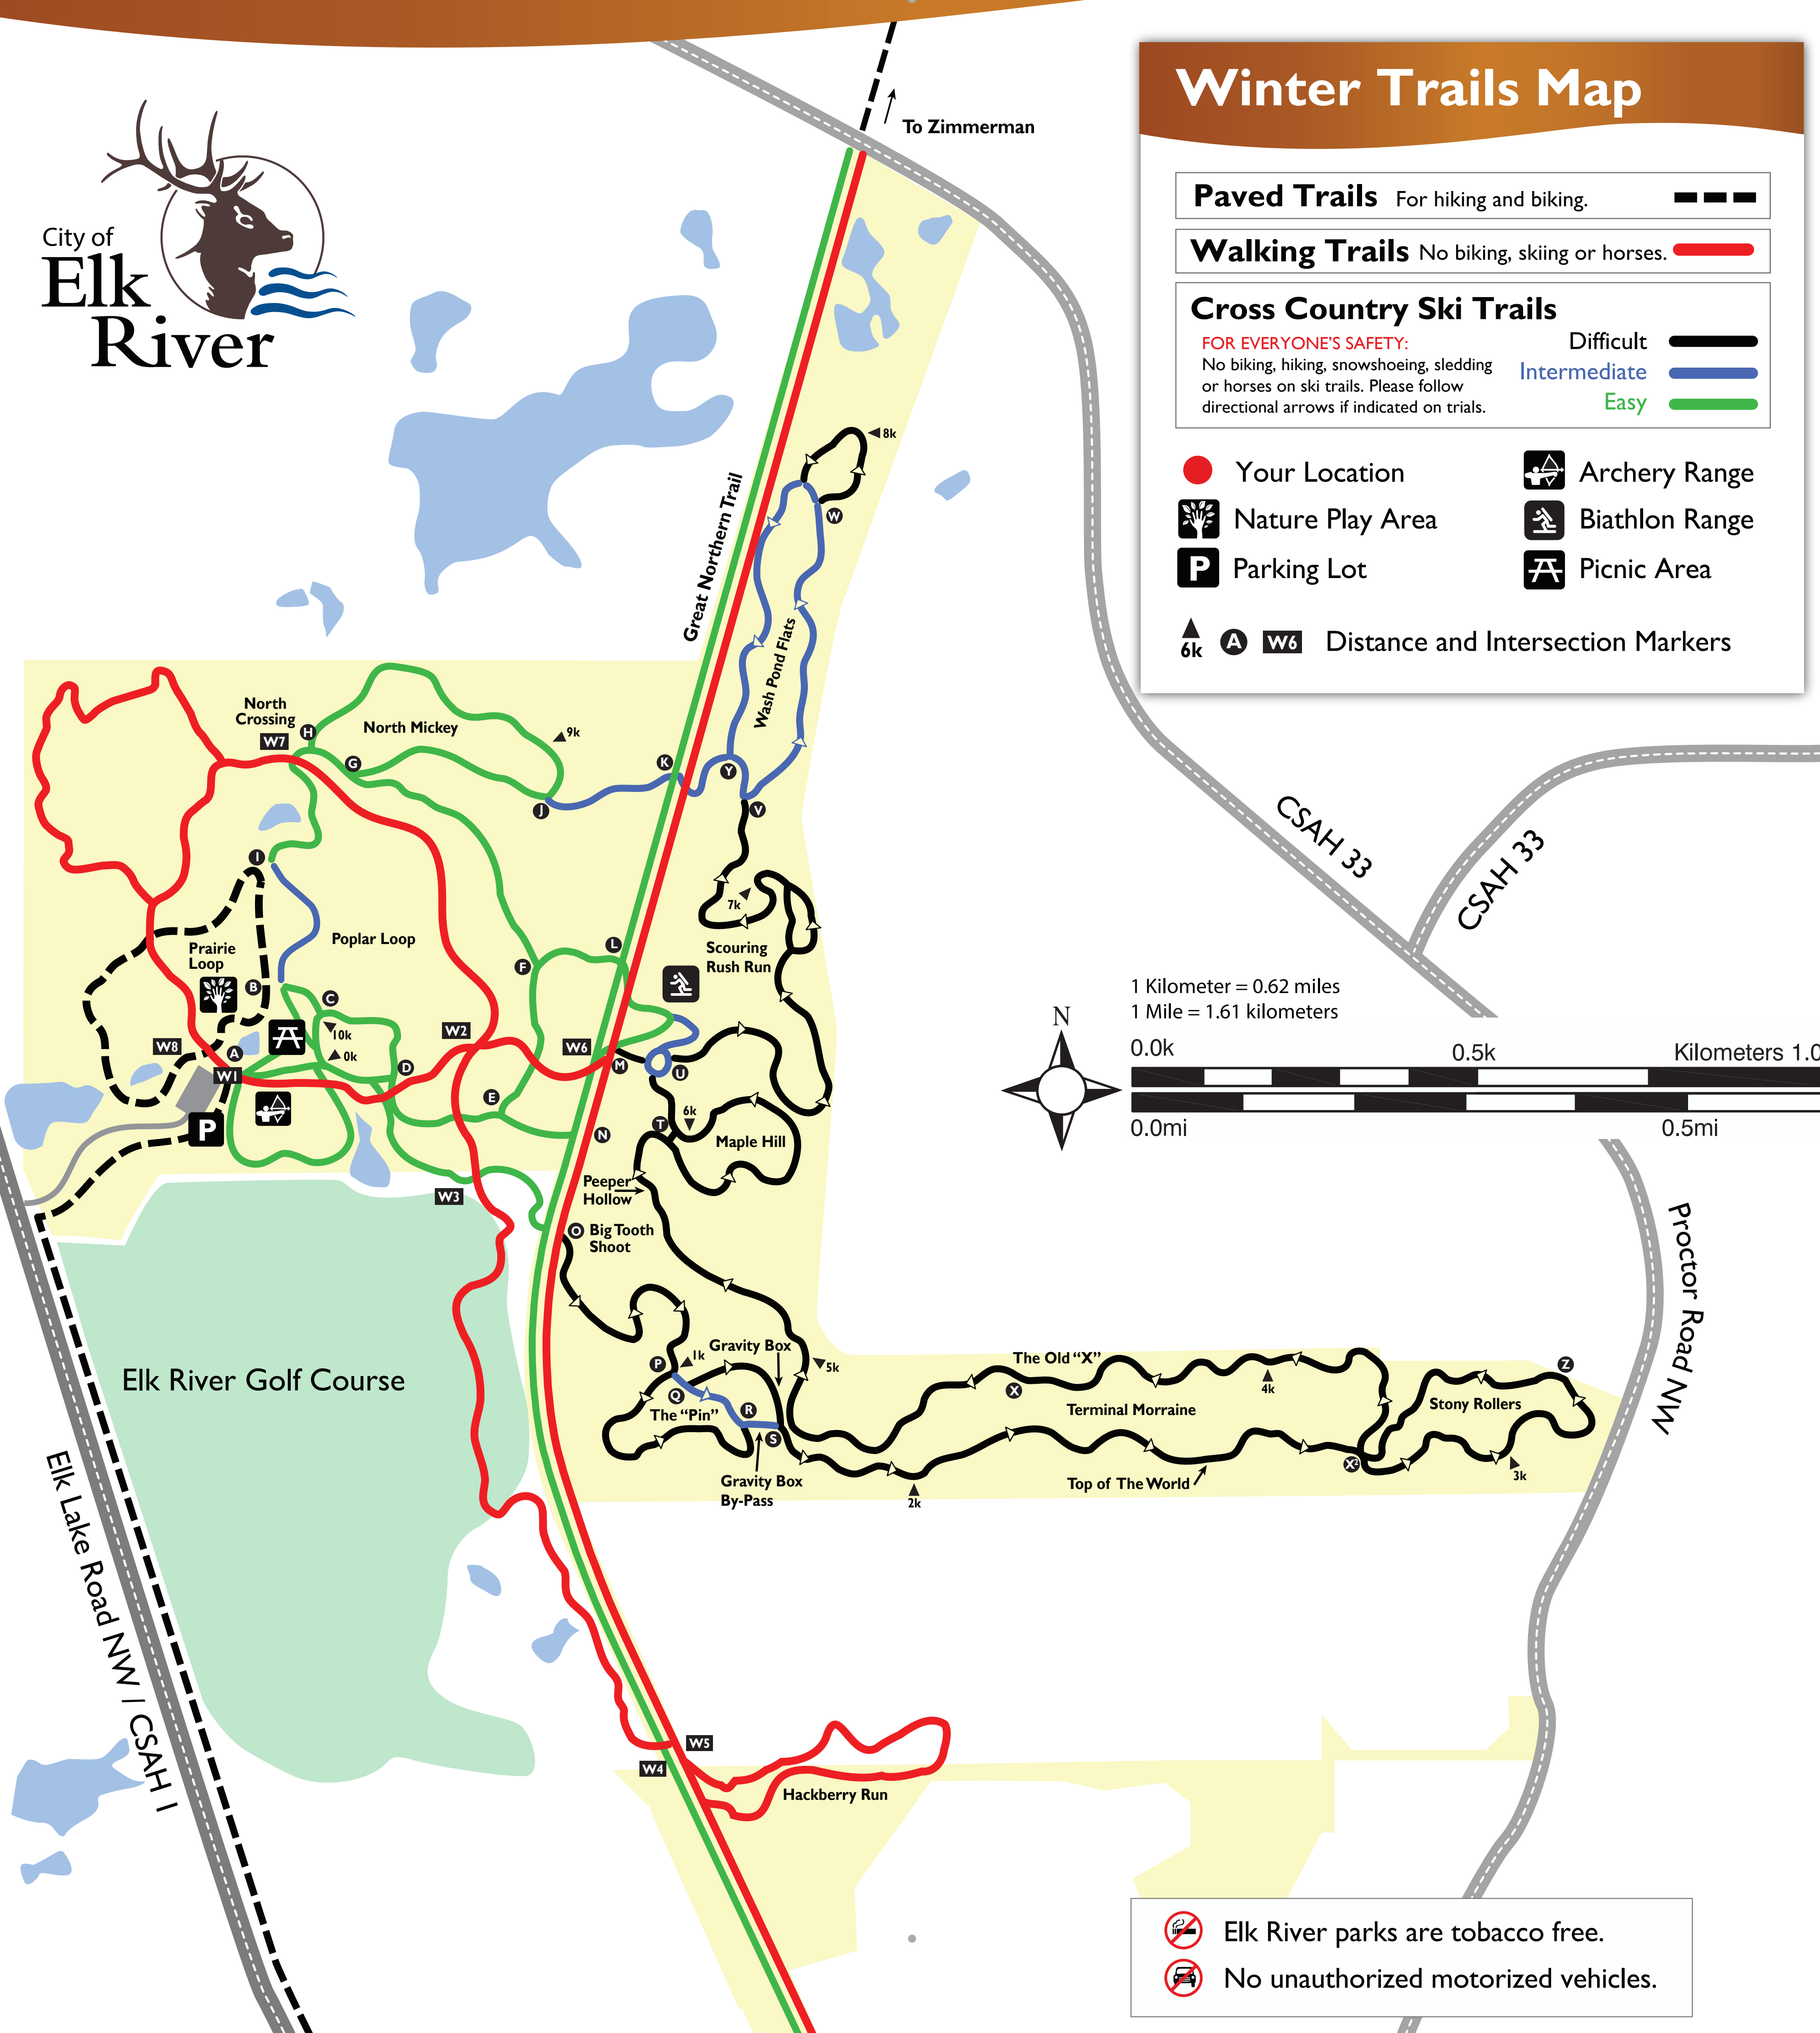

Woodland Trails Regional Park

Winter Trails Map

Paved Trails For hiking and biking.

Walking Trails No biking, skiing or horses.

Cross Country Ski Trails
FOR EVERYONE'S SAFETY: No biking, hiking, snowshoeing, sledding or horses on ski trails. Please follow directional arrows if indicated on trails.
 Difficult
 Intermediate
 Easy

- Your Location
- Archery Range
- Nature Play Area
- Biathlon Range
- Parking Lot
- Picnic Area
- Distance and Intersection Markers

Elk River parks are tobacco free.
 No unauthorized motorized vehicles.