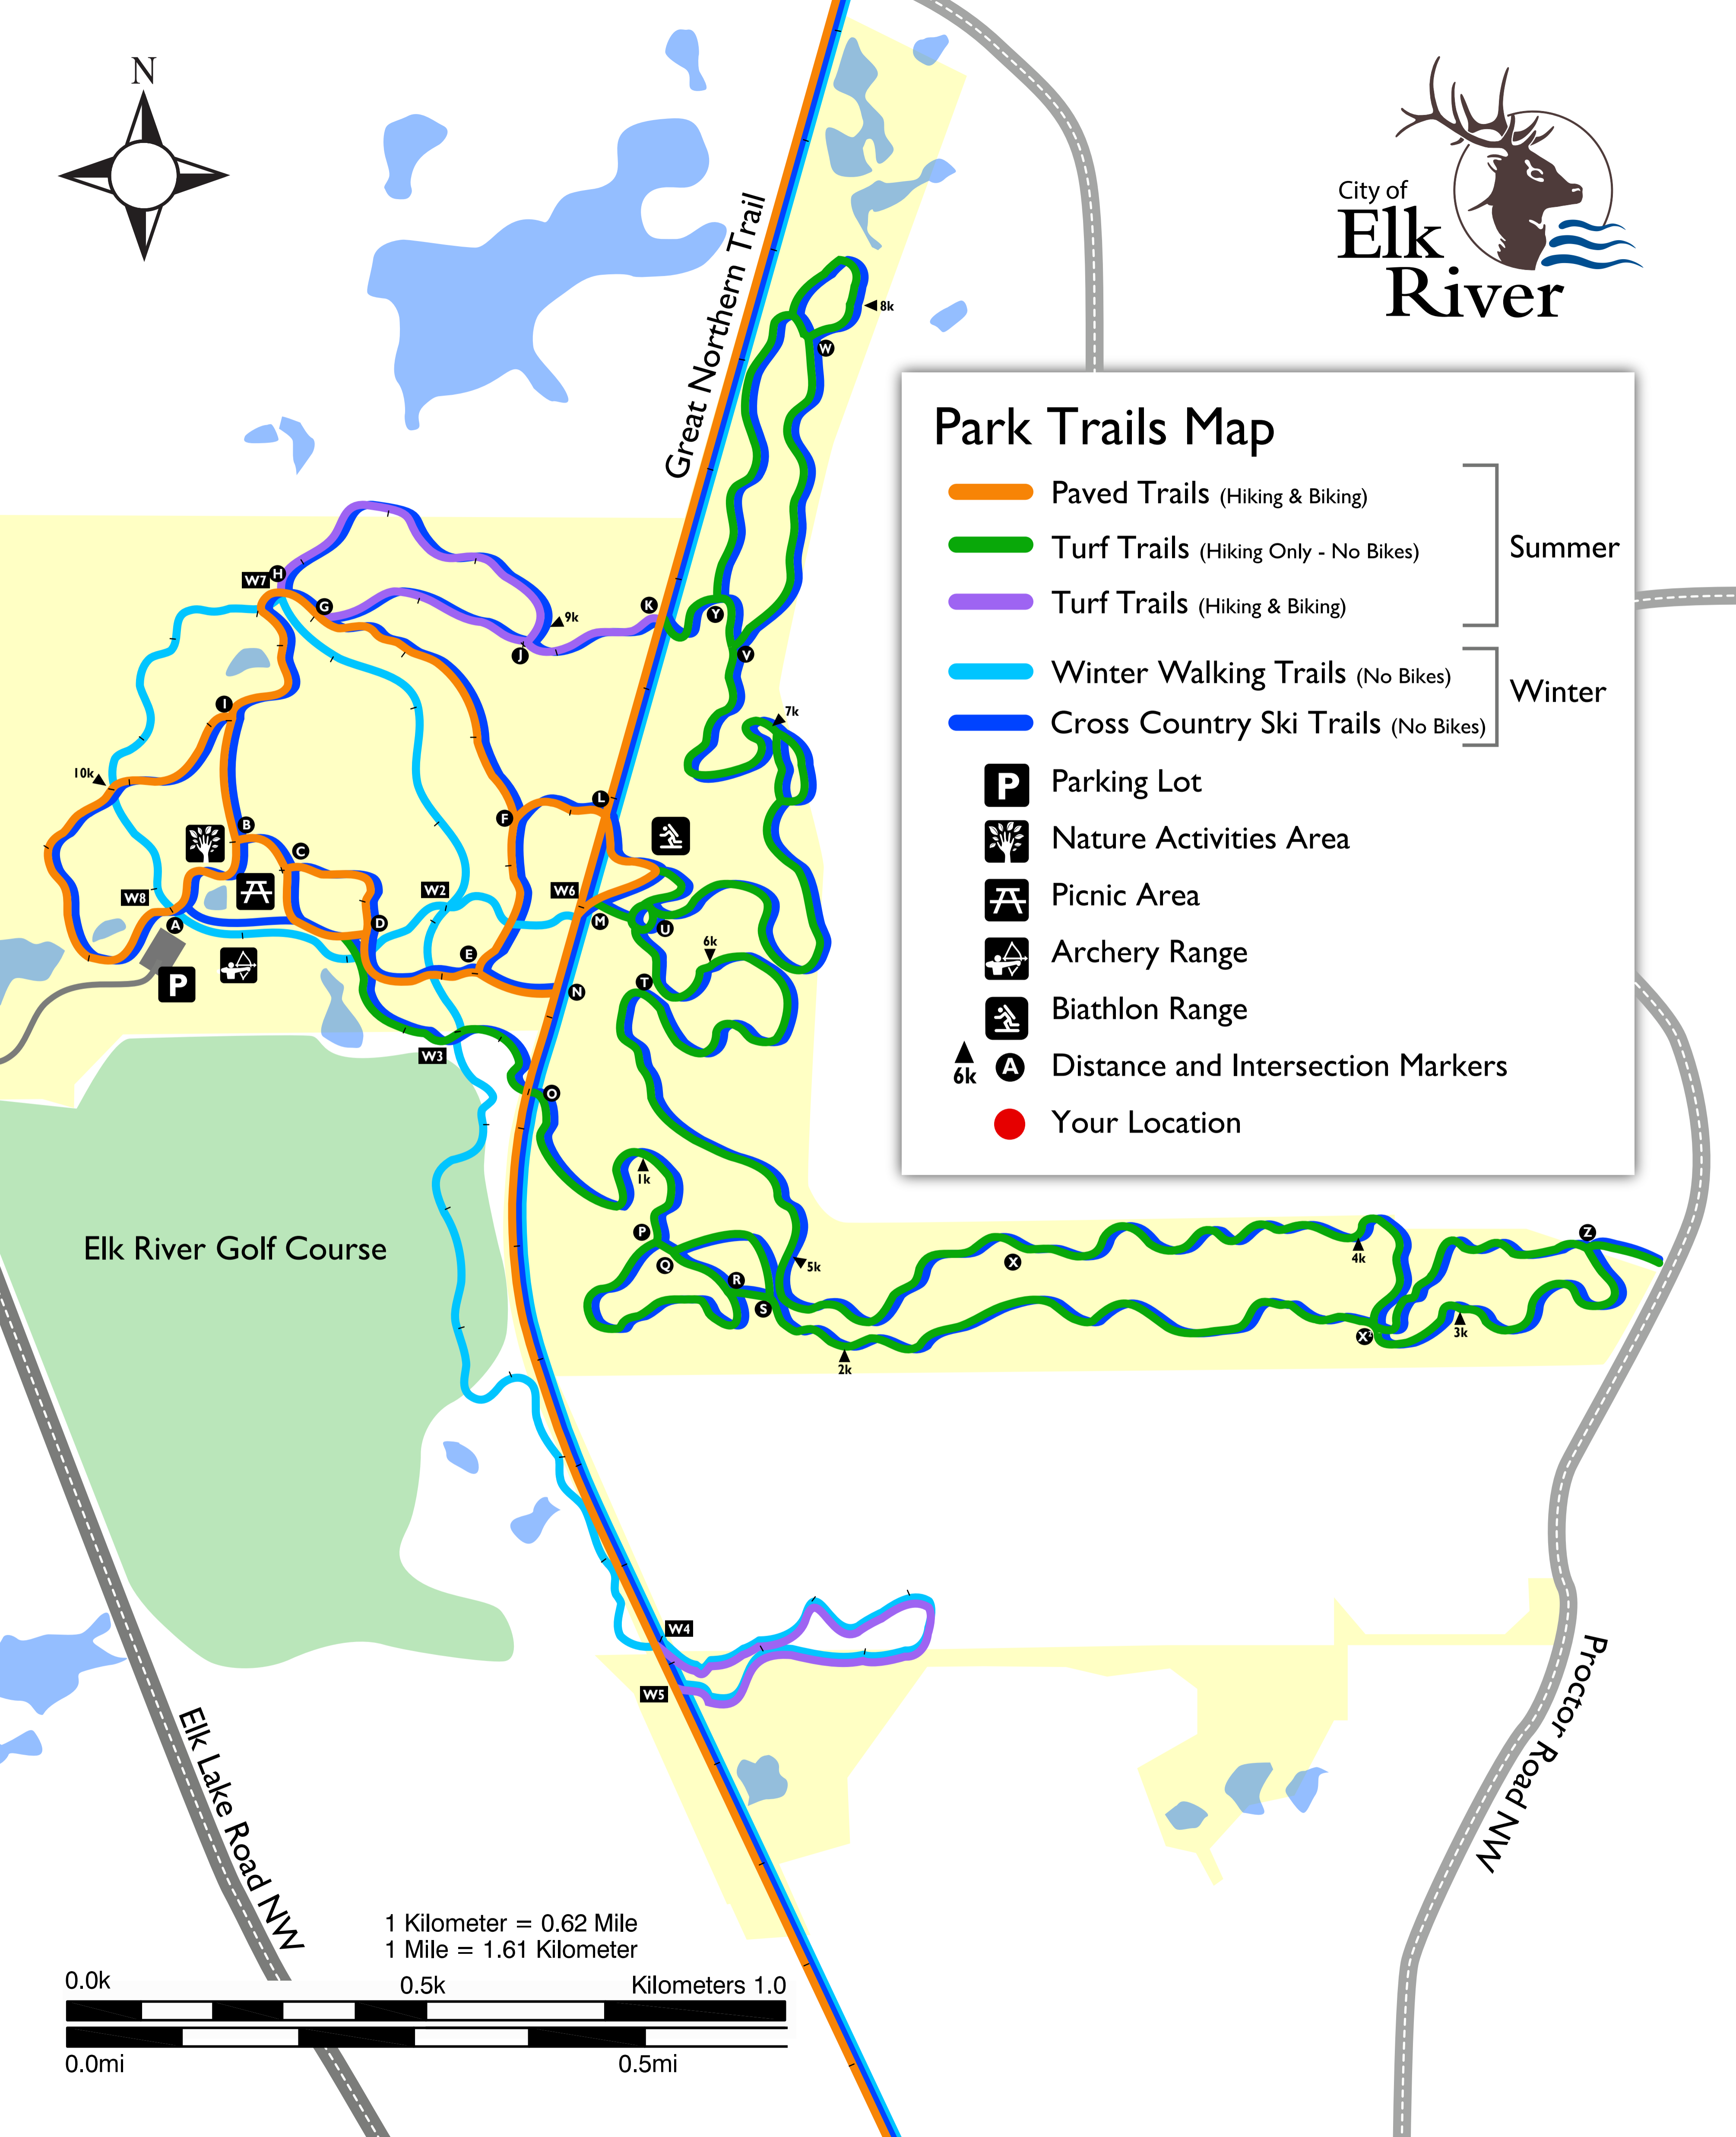

# Park Trails Map

- Paved Trails (Hiking & Biking)
  - Turf Trails (Hiking Only - No Bikes)
  - Turf Trails (Hiking & Biking)
  - Winter Walking Trails (No Bikes)
  - Cross Country Ski Trails (No Bikes)
- } Summer  
} Winter
- P** Parking Lot
  - Nature Activities Area
  - Picnic Area
  - Archery Range
  - Biathlon Range
  - Distance and Intersection Markers
  - Your Location

Elk River Golf Course

Great Northern Trail

Elk Lake Road NW

Proctor Road NW

1 Kilometer = 0.62 Mile  
1 Mile = 1.61 Kilometer