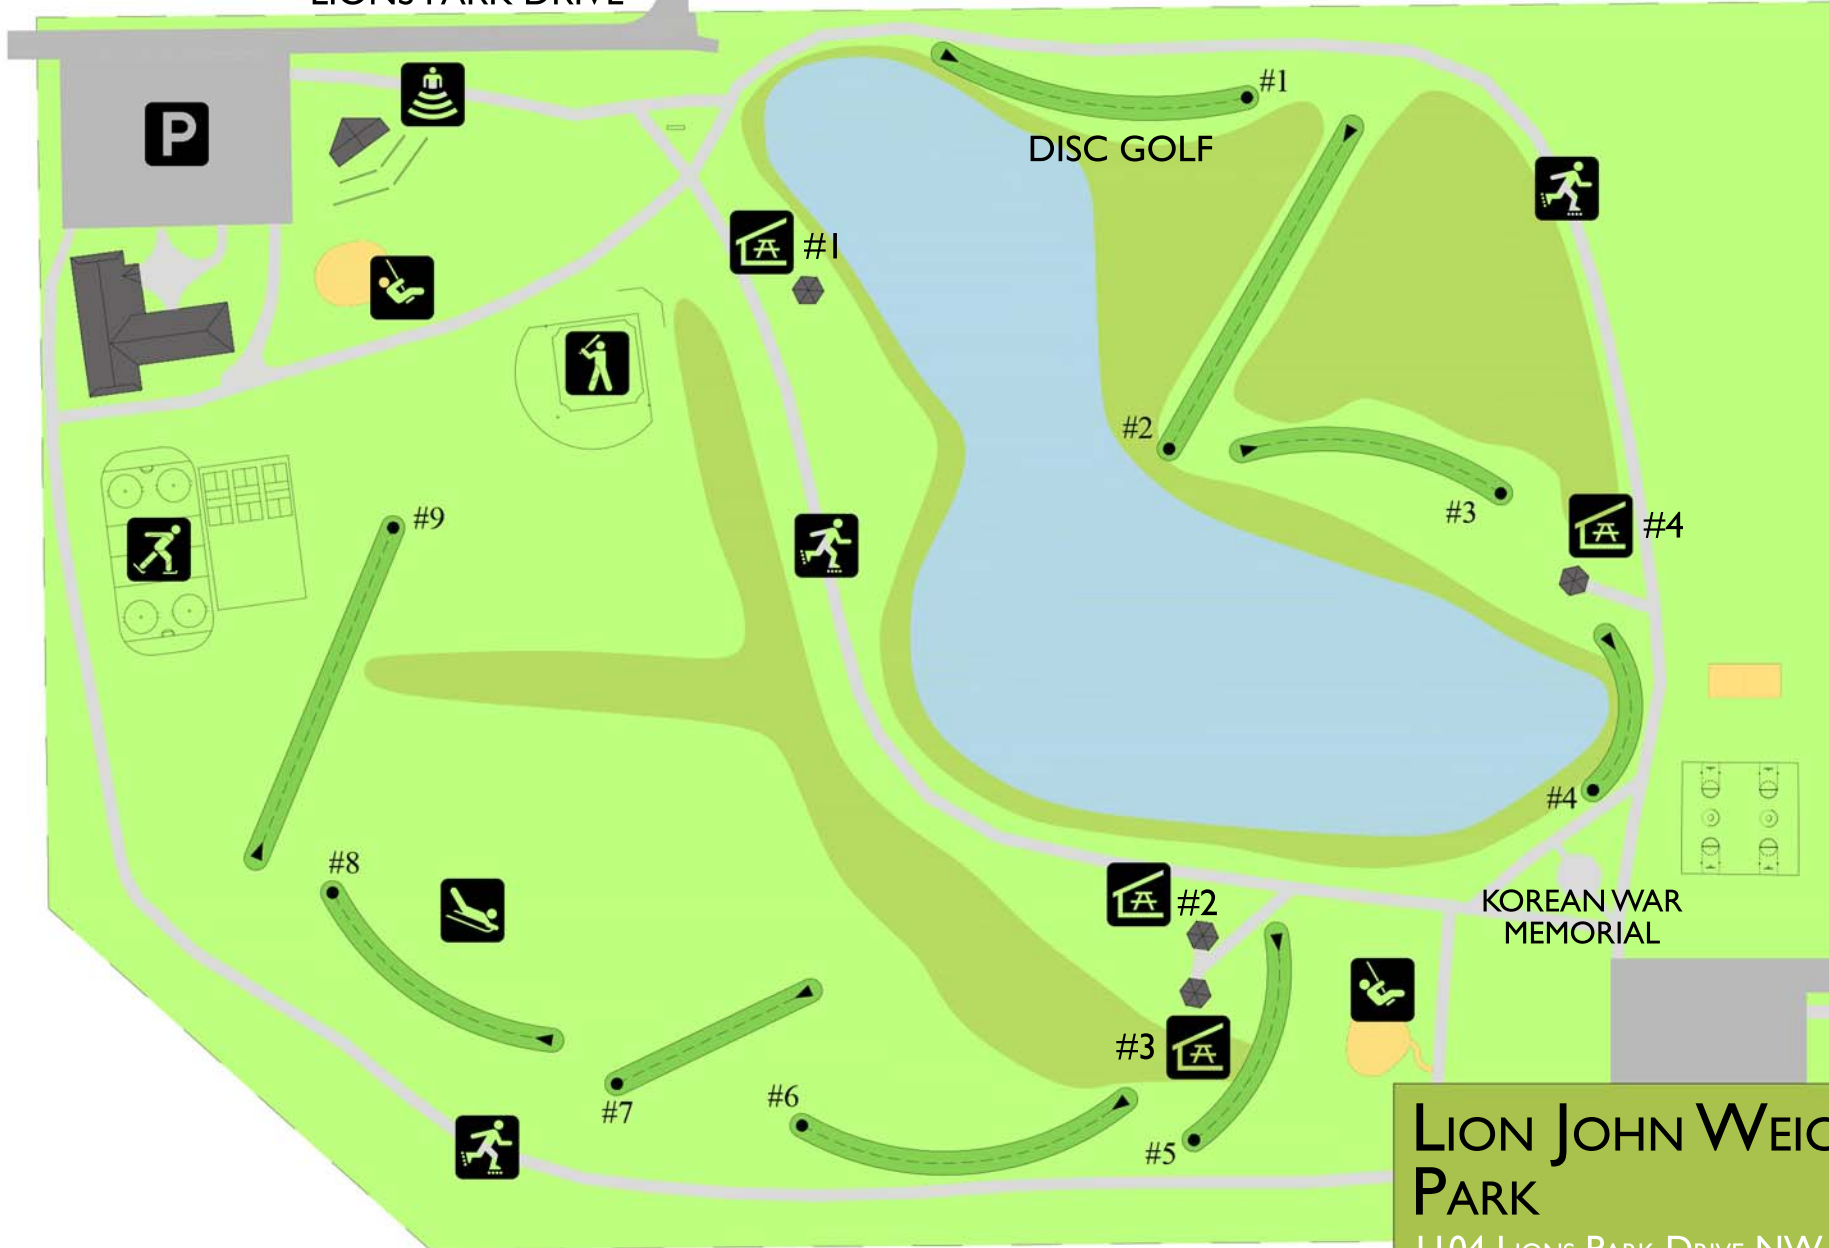

LIONS PARK DRIVE

LION JOHN WEICHT PARK
1104 LIONS PARK DRIVE NW

↑
N P&R Office: 763.635.1150