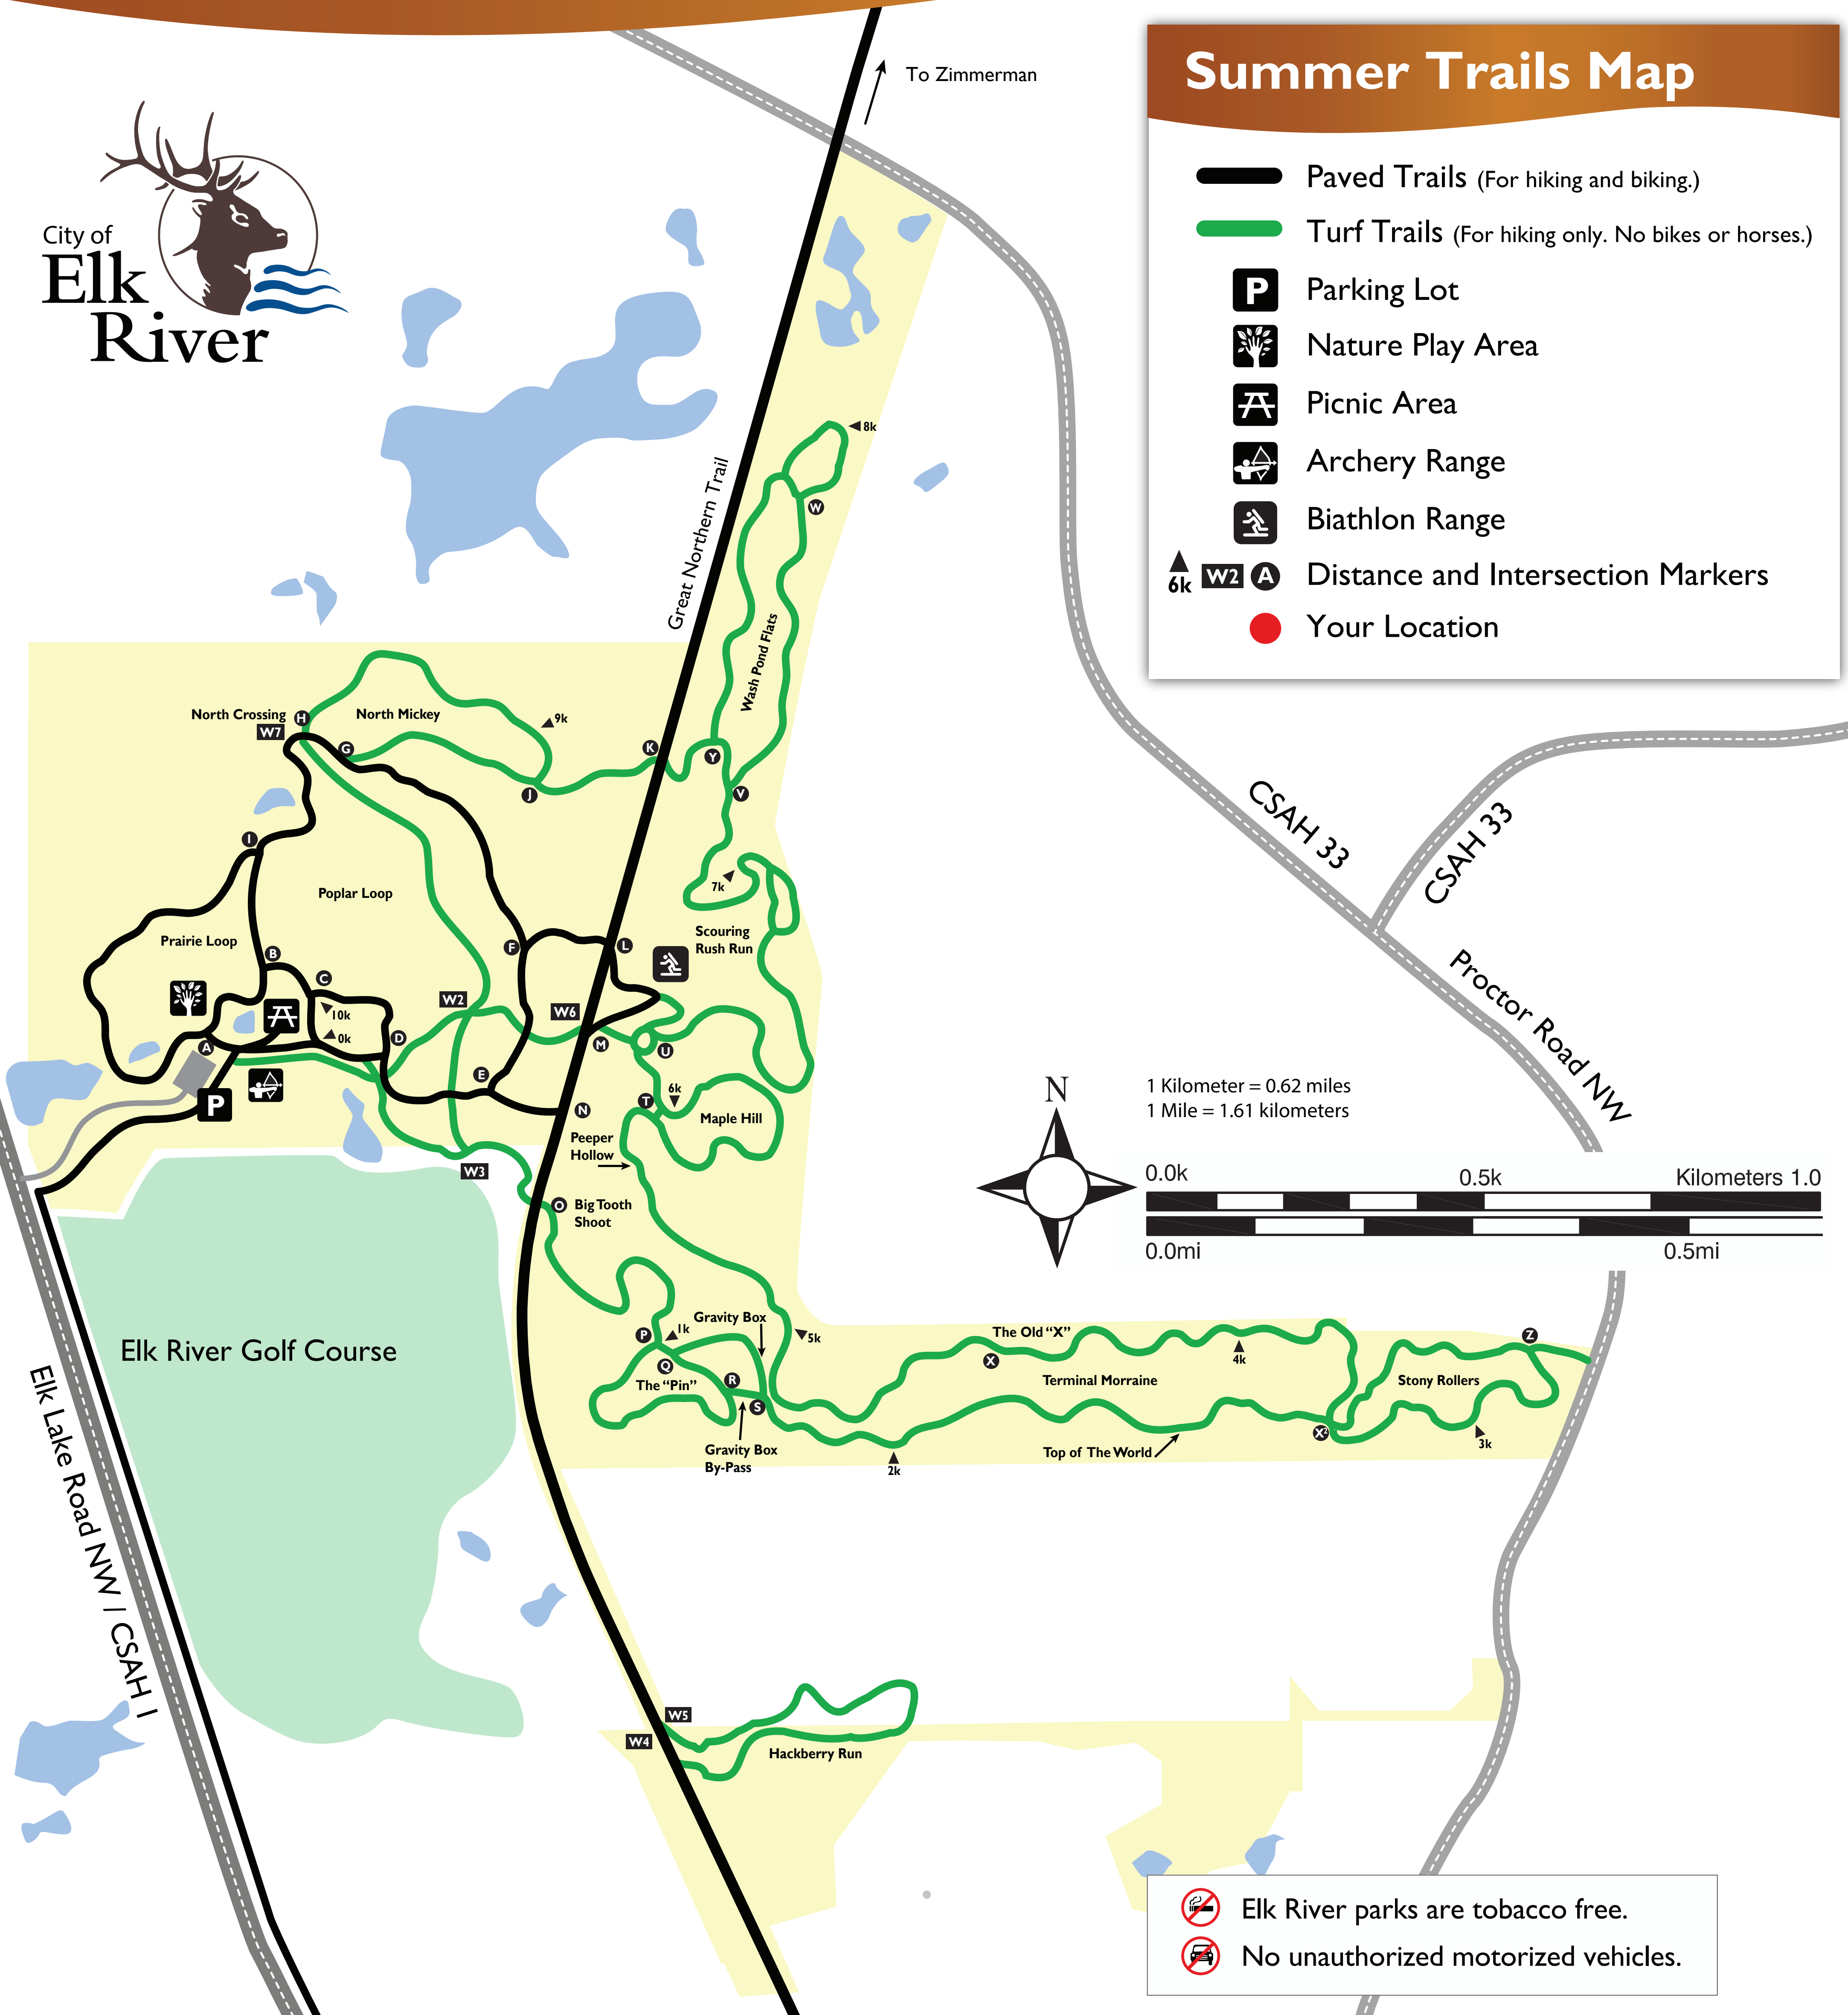

Woodland Trails Regional Park

Summer Trails Map

-  Paved Trails (For hiking and biking.)
-  Turf Trails (For hiking only. No bikes or horses.)
-  Parking Lot
-  Nature Play Area
-  Picnic Area
-  Archery Range
-  Biathlon Range
-    Distance and Intersection Markers
-  Your Location

-  Elk River parks are tobacco free.
-  No unauthorized motorized vehicles.